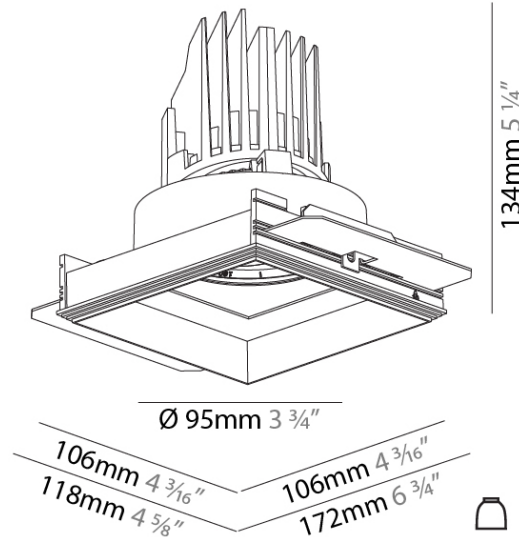

ELECTRICAL

Lamp Type: LED (Zhaga Standard)
Input Wattage (W): 15.5
Total Output Wattage (W): 14.5
Dimming: Tri-Mode (Non-Dimming and Phase Dimming (120Vac only) and 0-10V Dimming)
Driver Included: No
Driver Location: Recessed Housing
Driver Type: Constant Current - Universal
Driver Class: Class 2
Housing: See components
Input Voltage (V): 120 - 277
Constant Current (MA): 500

LED

Number of LEDs: 1
[Color Temperature (°K): 2700 / 3000 / 3500 / 4000](#)
Max. Delivered Lumen (lm): 940 / 980 / 1029 / 1050
Nominal Lumen (lm): 1386 / 1438 / 1511 / 1542
CRI: >90 CRI
Efficiency (%): 87.9 / 88.4 / 87.9
Lamp Life (hrs): 50000
Upon Request: RGB-W Tunable White Special Color Temperature
Special LED

OPTICAL

[Reflector°: 20 / 40 / 60](#)
Adjustability: Rotational 355°; Tilt 30°
Upon Request: Special Beam Angles

Available for international specifications by adding "INT" at the end of the existing Model #. For assistance on 'custom' specifications, contact zteam@zaneen.com.
Certified by: Certified for North American Standards
In a constant effort to supply the best product, we reserve the right to change specifications or materials without notice. The most recent specification sheets are found at zaneen.com
IP rating: IP20